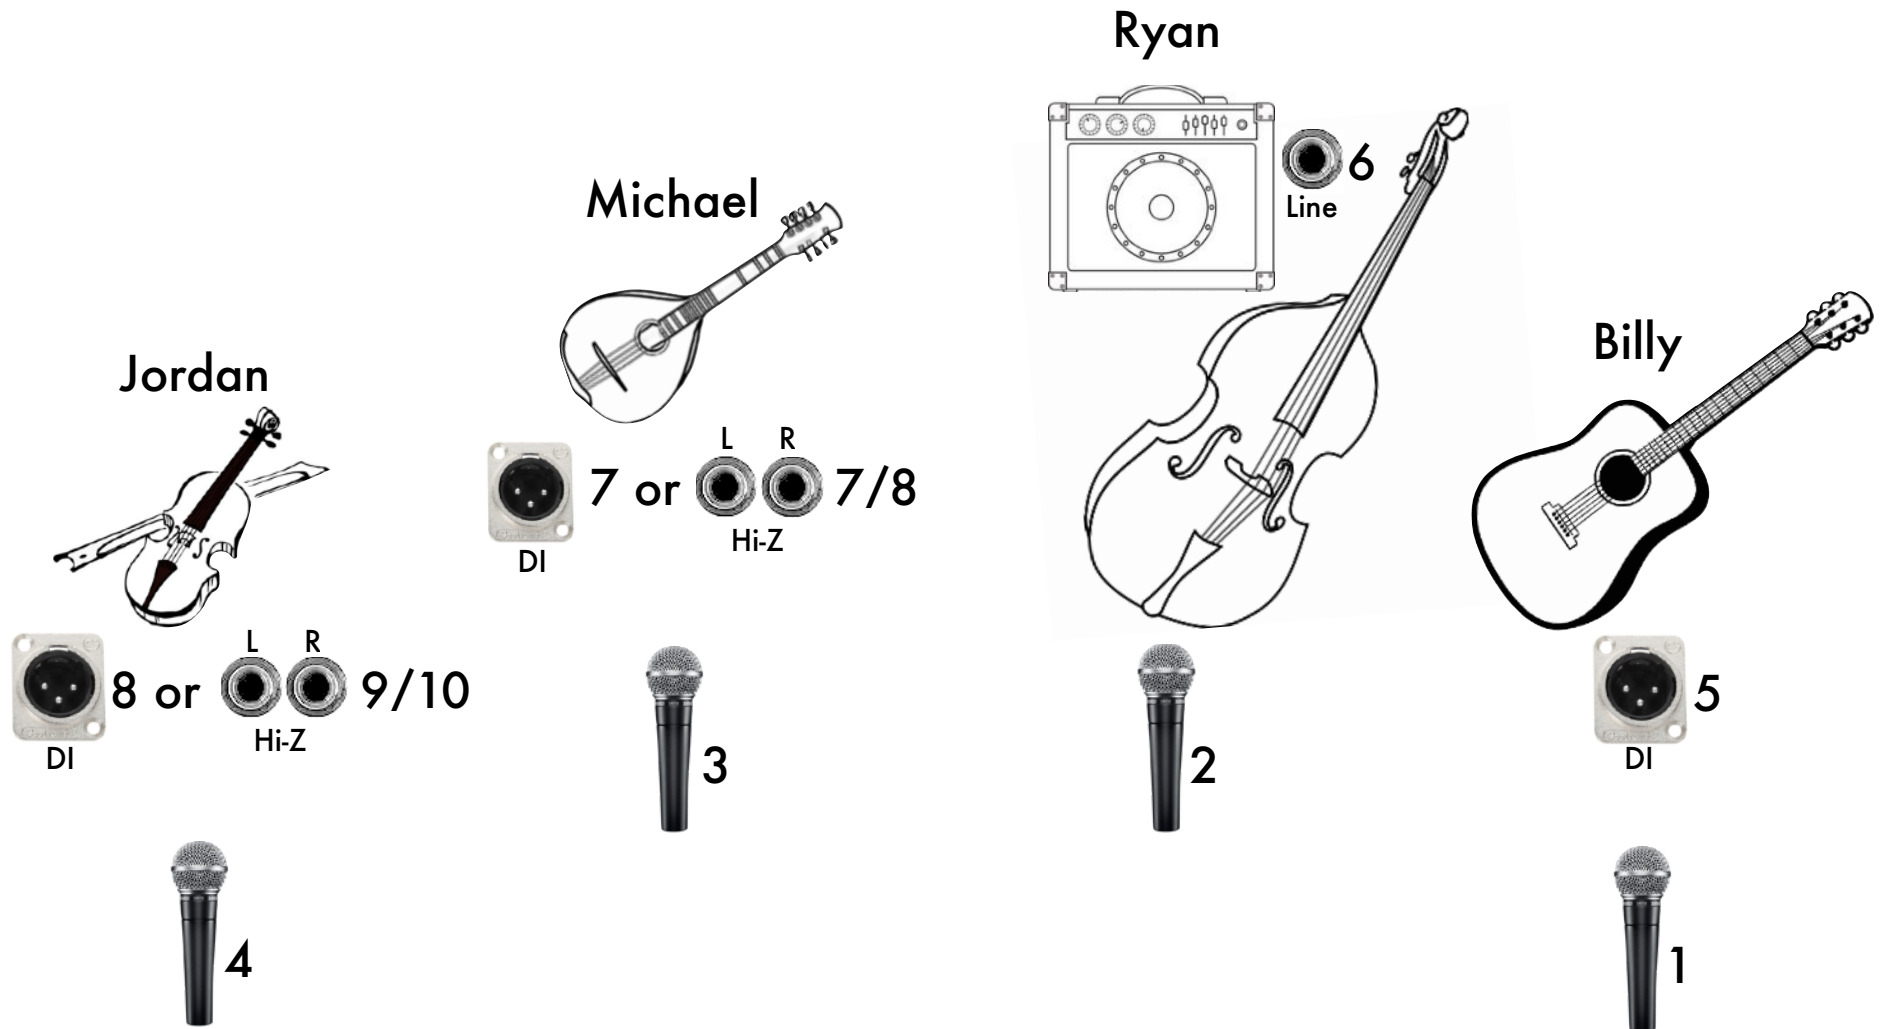

# Wire in the Wood – Stage Plot

1 **Vocal mic** (lead)

2 **Vocal mic**

3 **Vocal mic**

4 **Vocal mic**

5 **Acoustic guitar** (band provided DI with XLR mic-level out)

6 **Standup bass** (band provided amp with 1/4" line-level out, or backline bass amp)

7 **Mandolin** (band provided DI with XLR mic-level out, or dual 1/4" hi-Z out for stereo configurations)

8 **Violin** (band provided DI with XLR mic-level out, or dual 1/4" hi-Z out for stereo configurations)