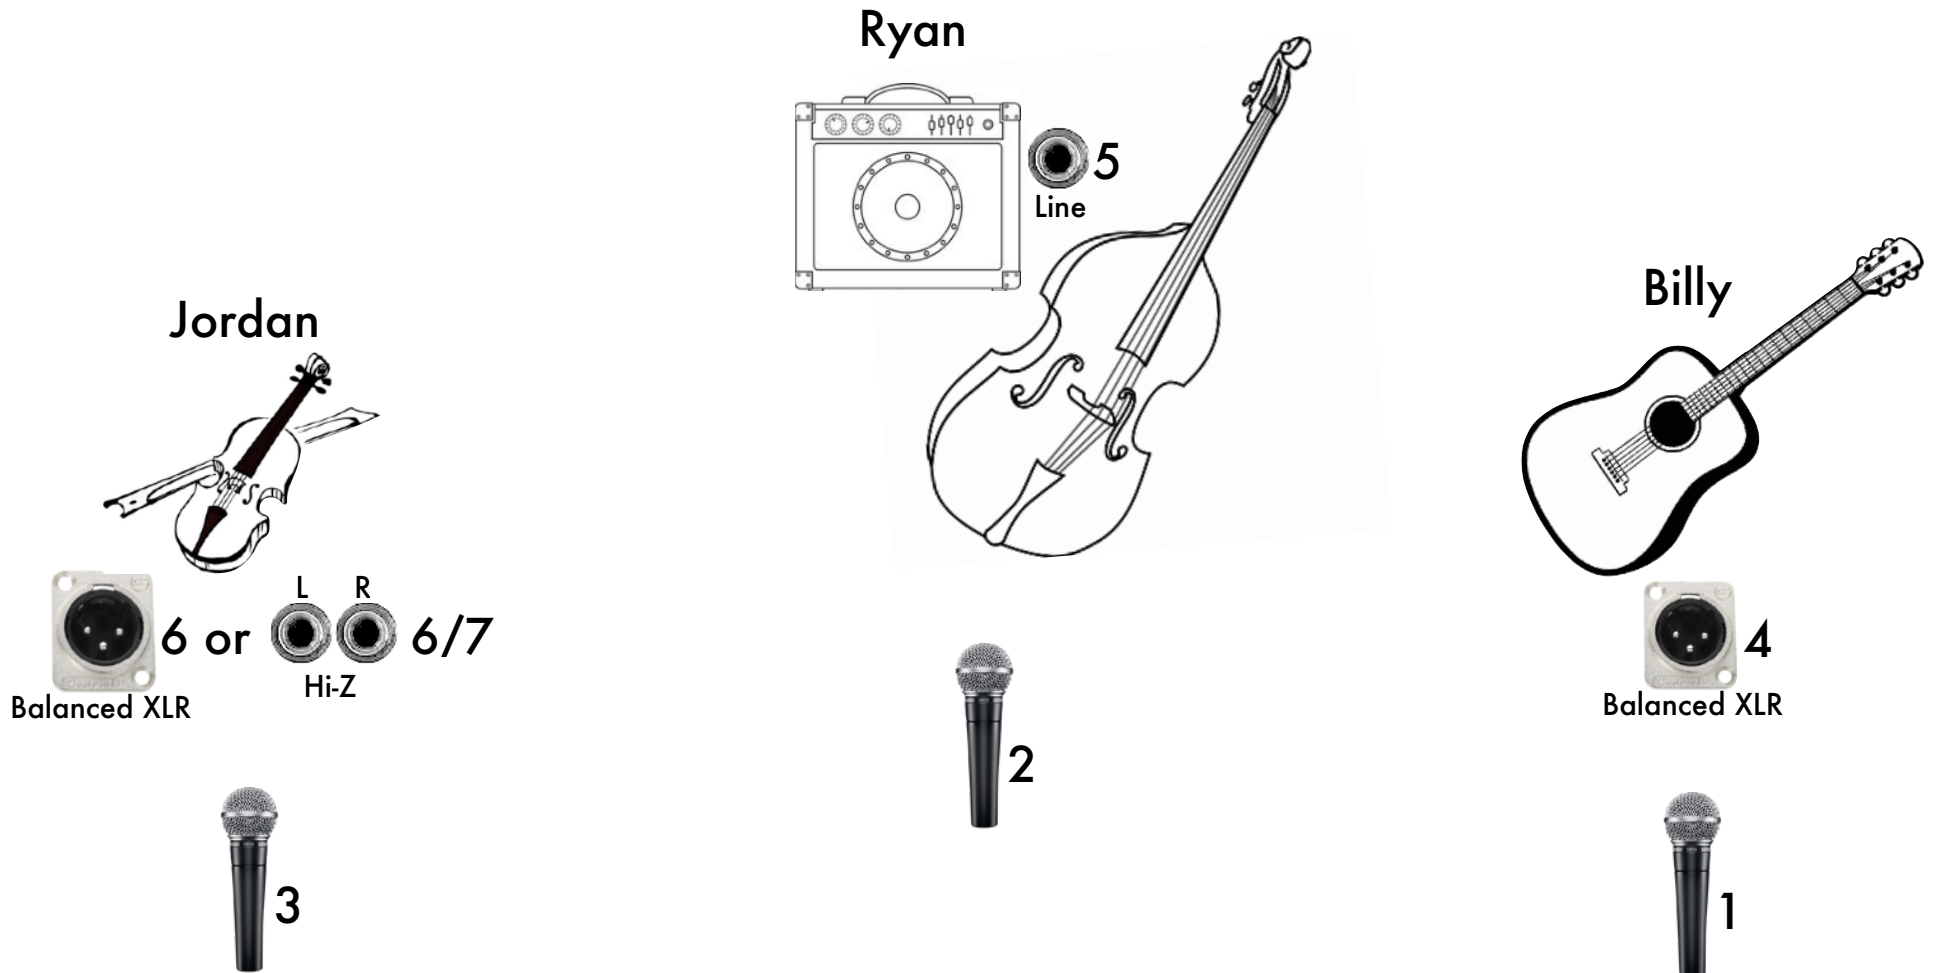

Wire in the Wood – Stage Plot

1 **Vocal mic** (lead)

2 **Vocal mic**

3 **Vocal mic**

4 **Acoustic guitar** (band provided DI with XLR mic-level out)

5 **Standup bass** (band provided amp with ¼" line-level out, or backline bass amp)

6 **Violin** (band provided DI with XLR mic-level out, or dual ¼" hi-Z out for stereo configurations)